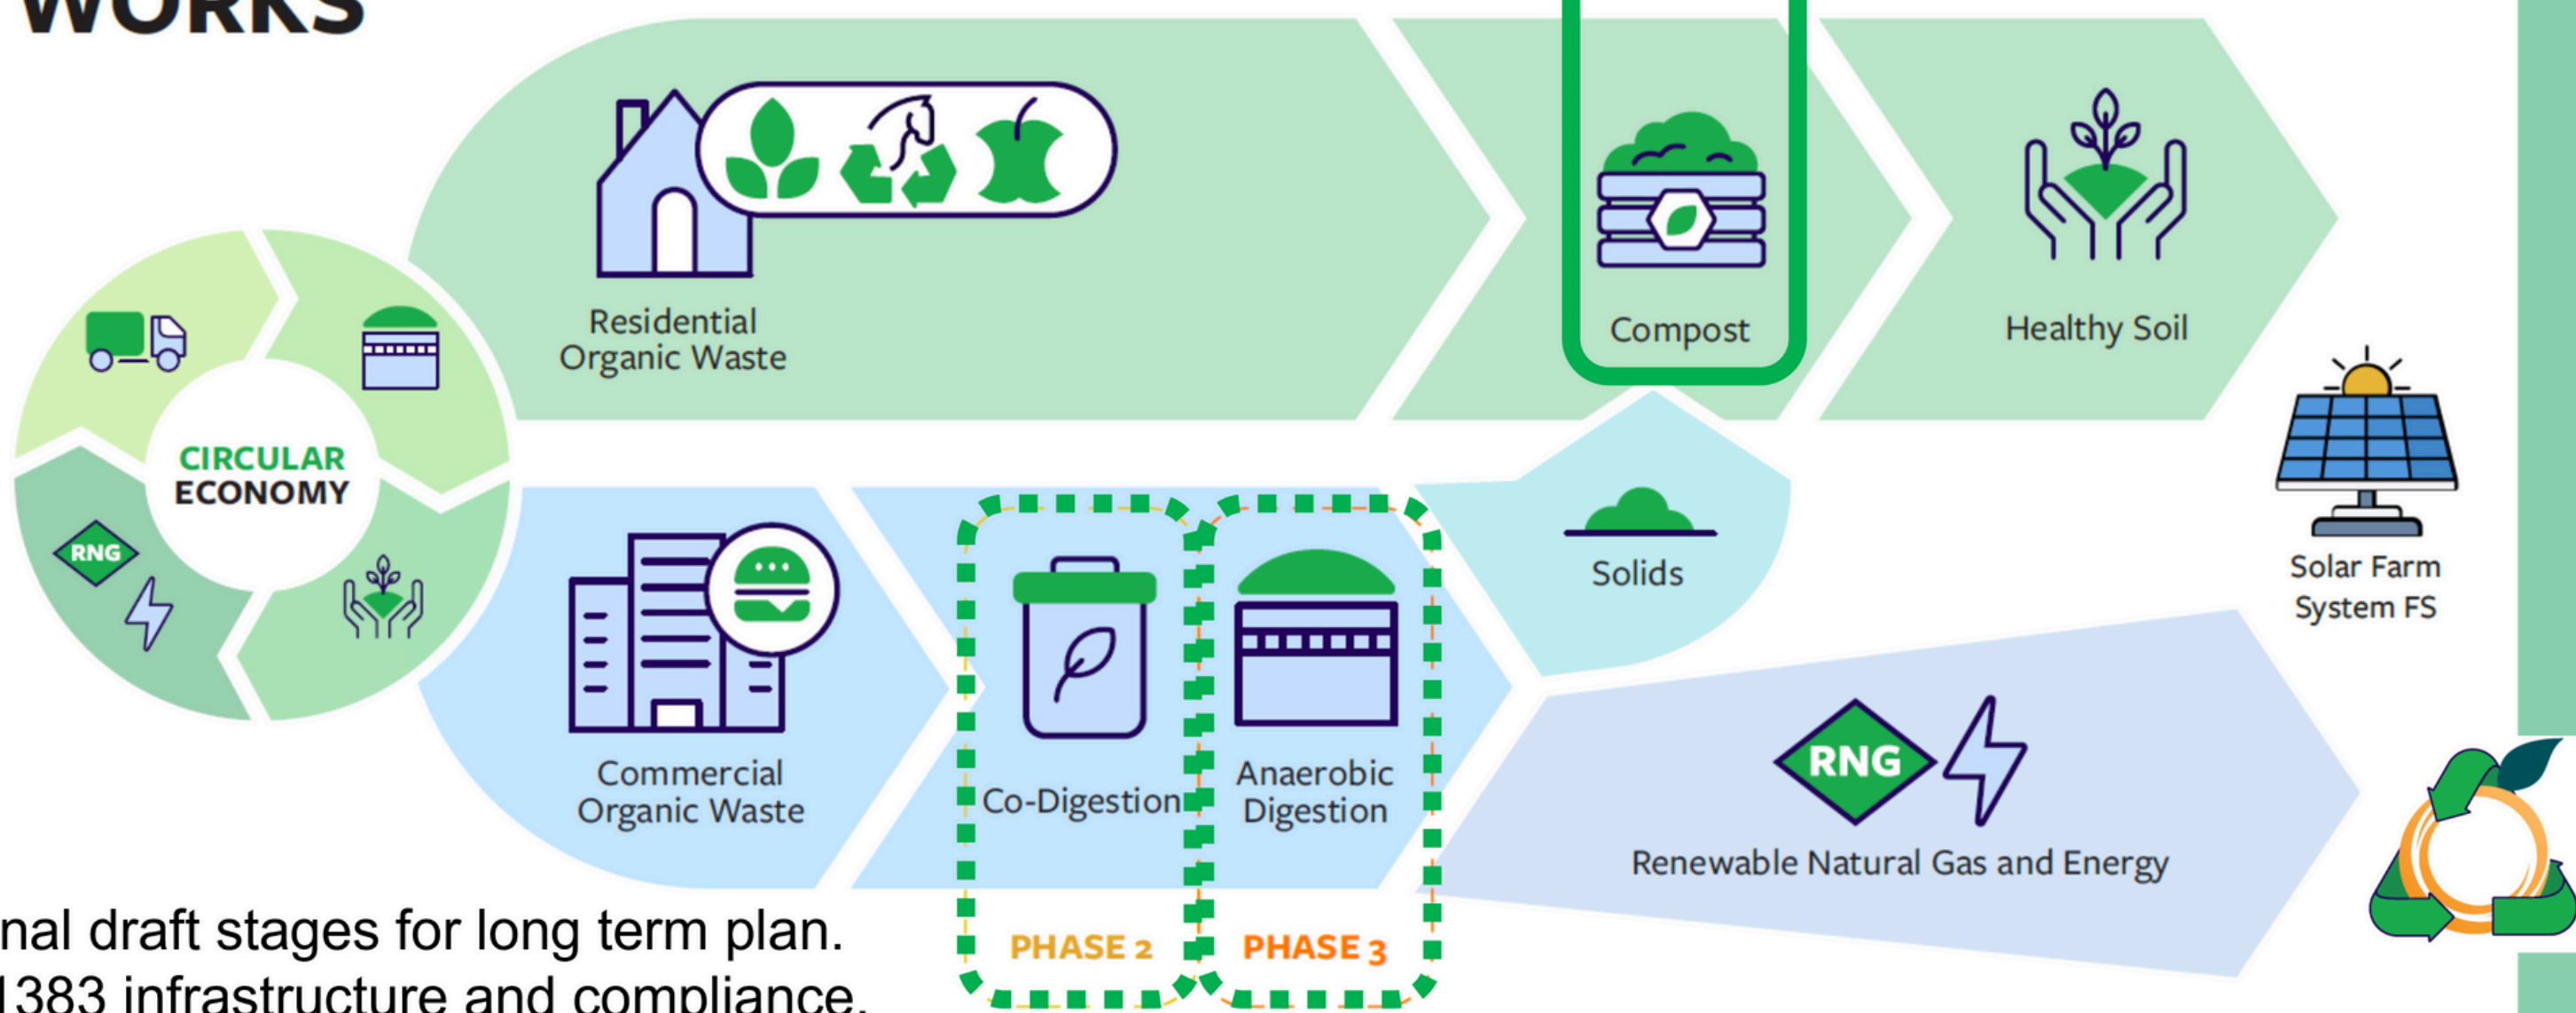

What is a Smart Landfill?

Renewable Energy

LANDFILL GAS TO ENERGY

@ocwaste

oclandfills.com

714.834.4000

Continuous Change

HOW ORANGE WORKS

Organics to Renewable Natural Gas and Energy
Smart Landfill Program
3 Compost Facilities Built
Next stages of growth

In final draft stages for long term plan.
SB1383 infrastructure and compliance.