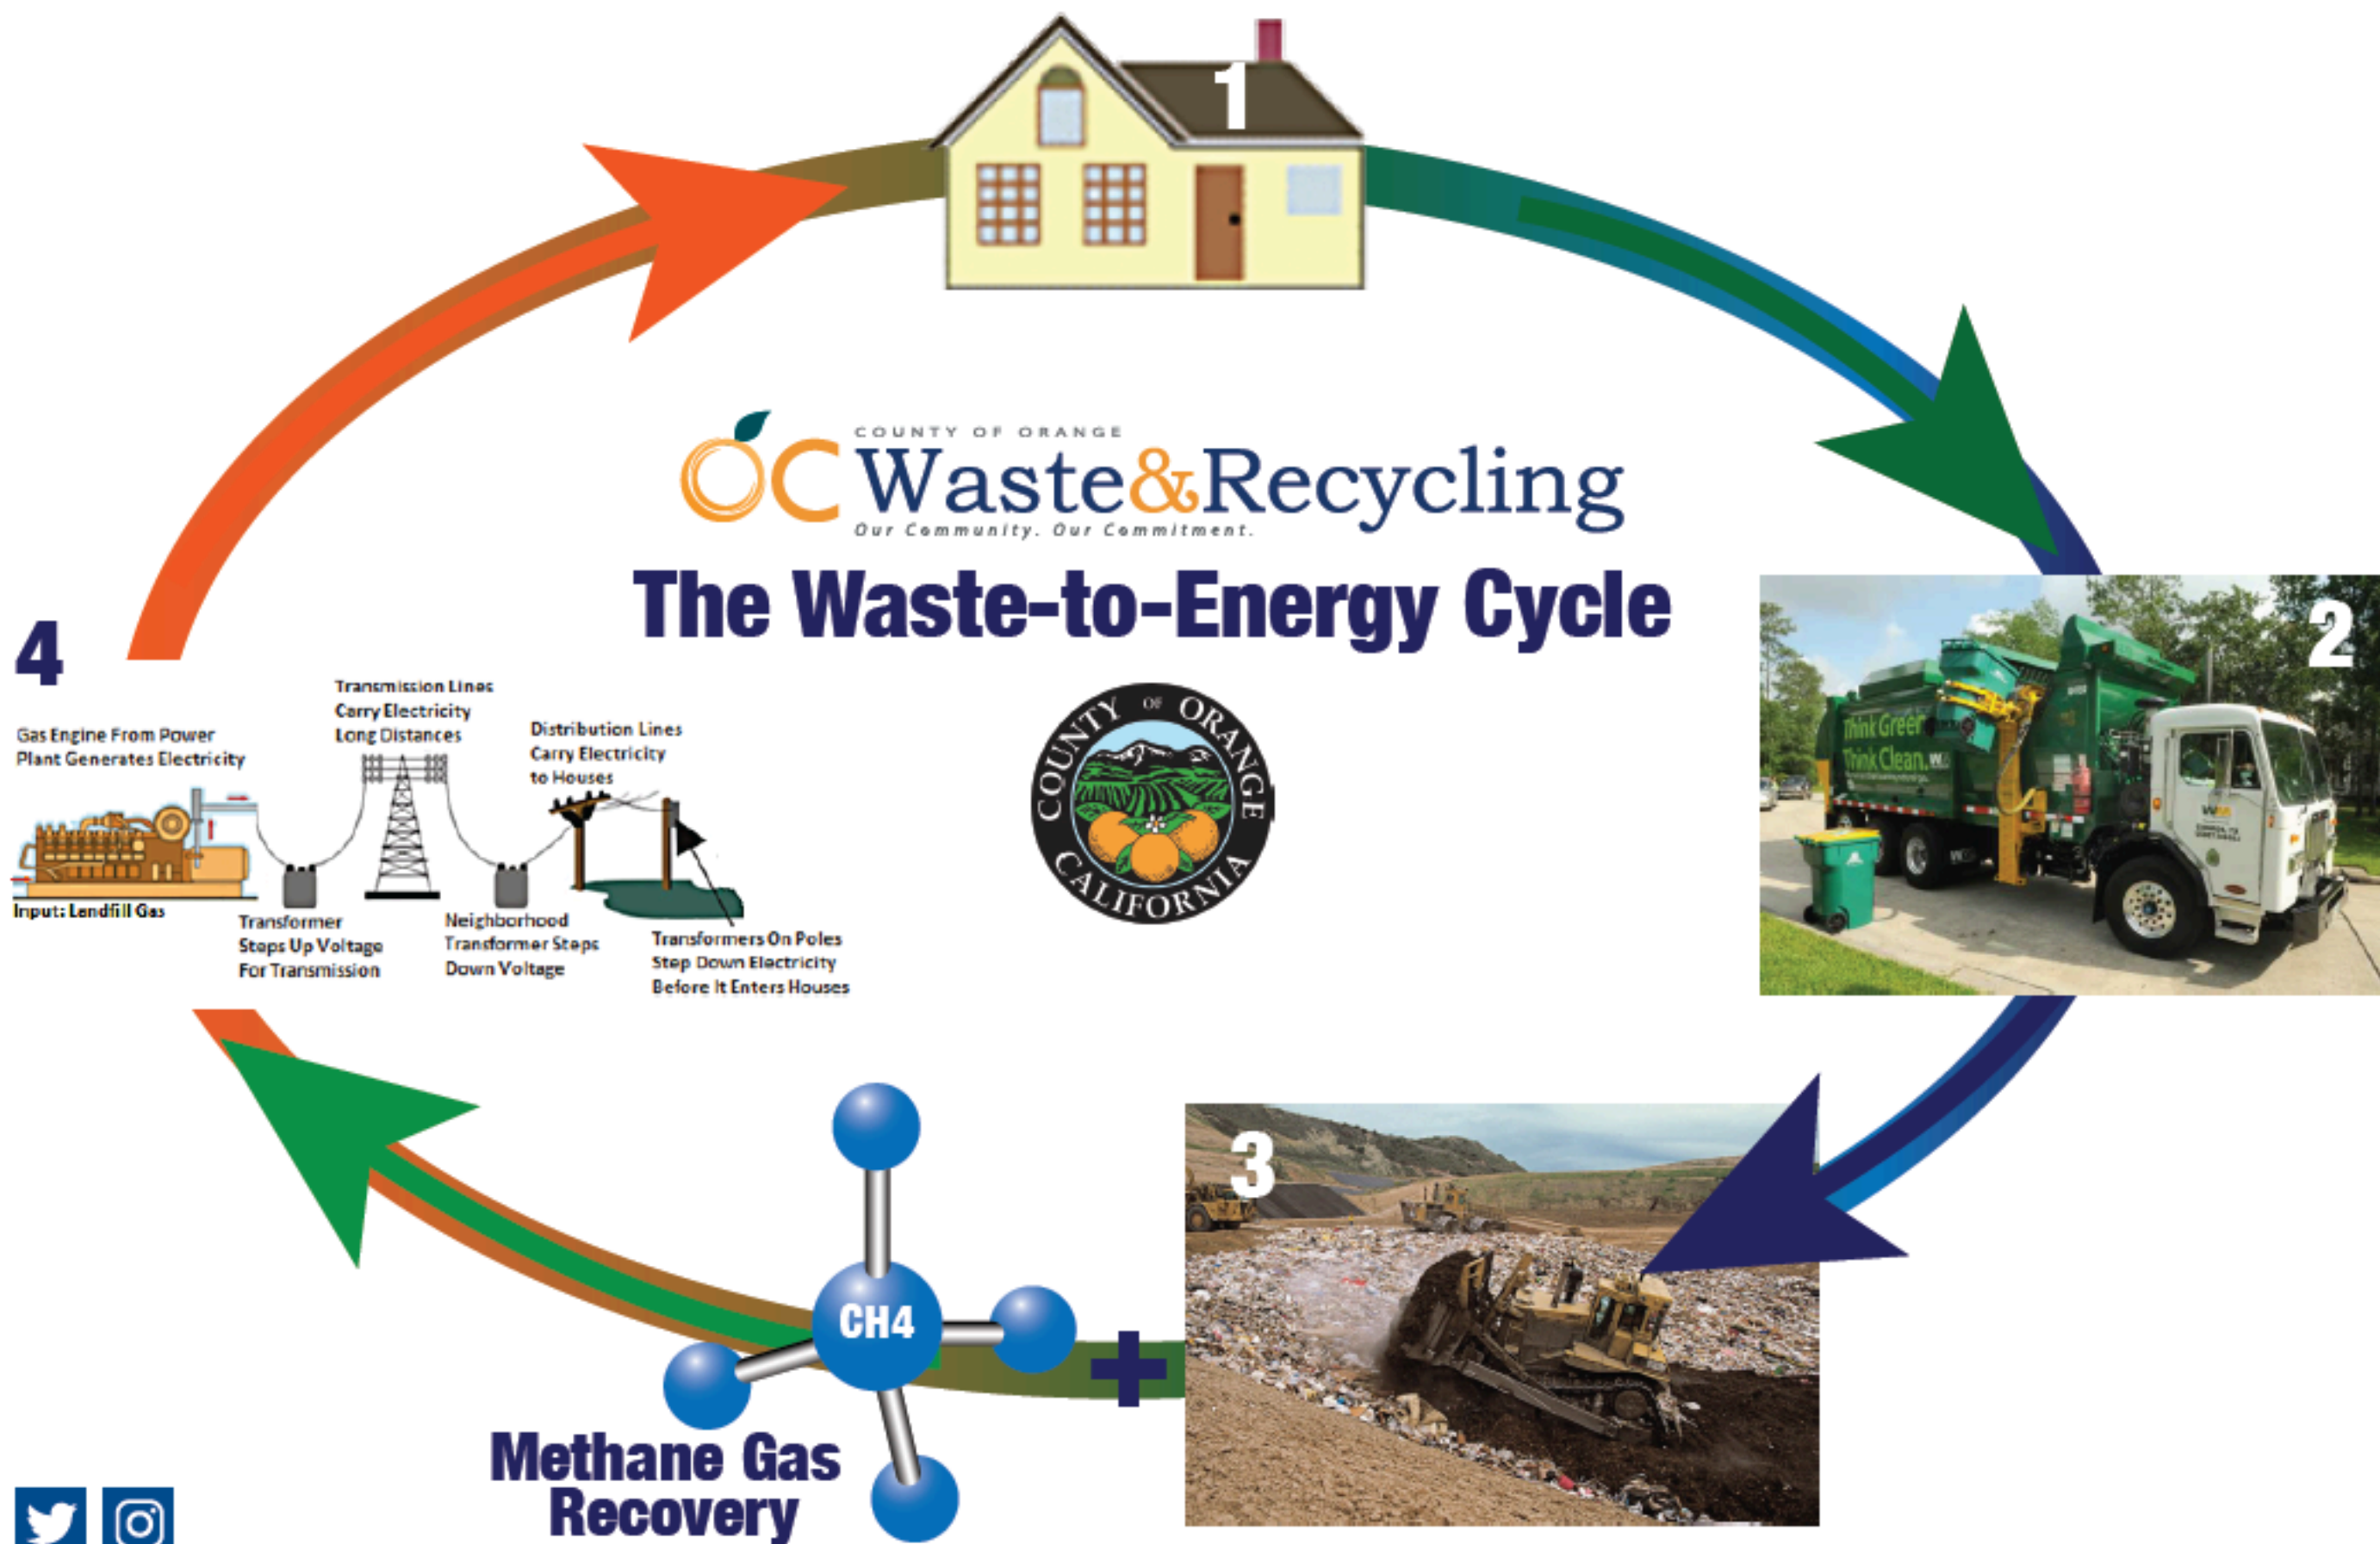

What is a Smart Landfill?

Renewable Energy

LANDFILL GAS TO ENERGY

@ocwaste

oclandfills.com

714.834.4000

Continuous Change

HOW ORANGE WORKS