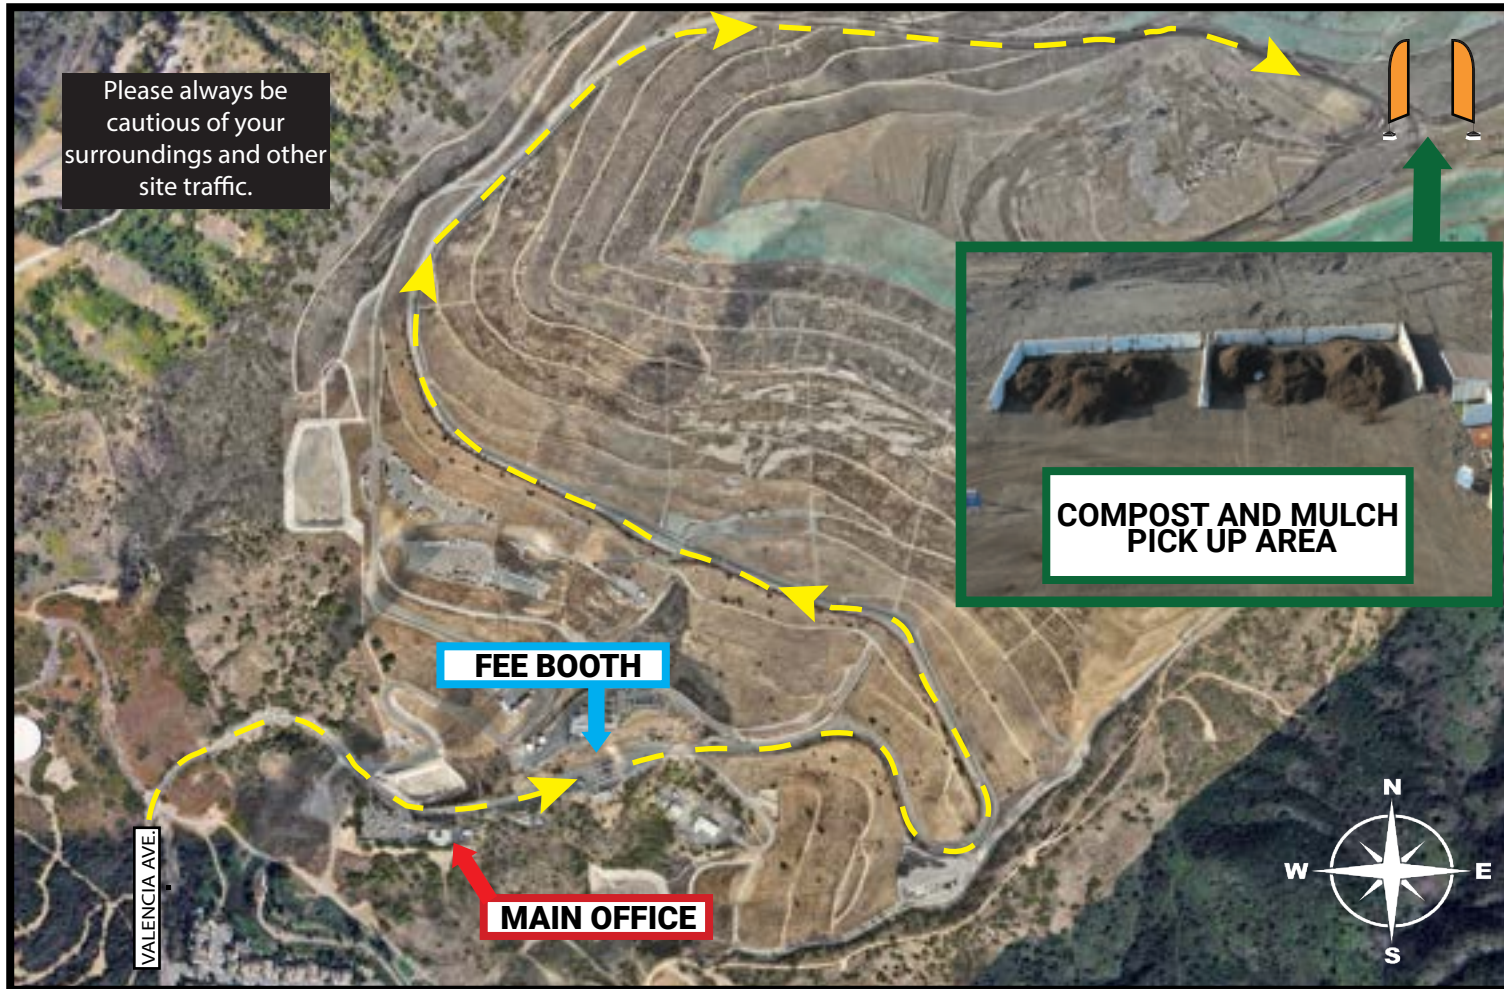

OLINDA LANDFILL / VALENCIA GREENERY COMPOST PICKUP

1942 Valencia Ave, Brea, CA 92823

Pick Up Instructions

1. Please arrive at your scheduled pick-up time.
2. Check in at the public Fee Booth.
3. Follow the sign and drive directly to the pick-up area. Look for the orange flags.
4. For your safety, please obey all traffic signs. Make sure to allow plenty of stopping distance between your vehicle and the trash trucks.
5. Bring your own tools and containers to load your material (shovels, buckets, bags, etc.).
6. This is a self-service collection site and staffing onsite is limited.
7. If you are last appointment of the day, you will need to exit the Fee Booth by 4 PM.
8. ALL landscapers and BULK pickups must weigh back in at the Fee Booth before leaving the site.

Directions

Public access is available from the Orange Freeway (CA-57). Exit on E. Lambert Road (exit 10) and go east on Lambert Road. Turn north onto Valencia Avenue. Follow Valencia Avenue all the way until it ends at the Olinda Alpha Landfill.