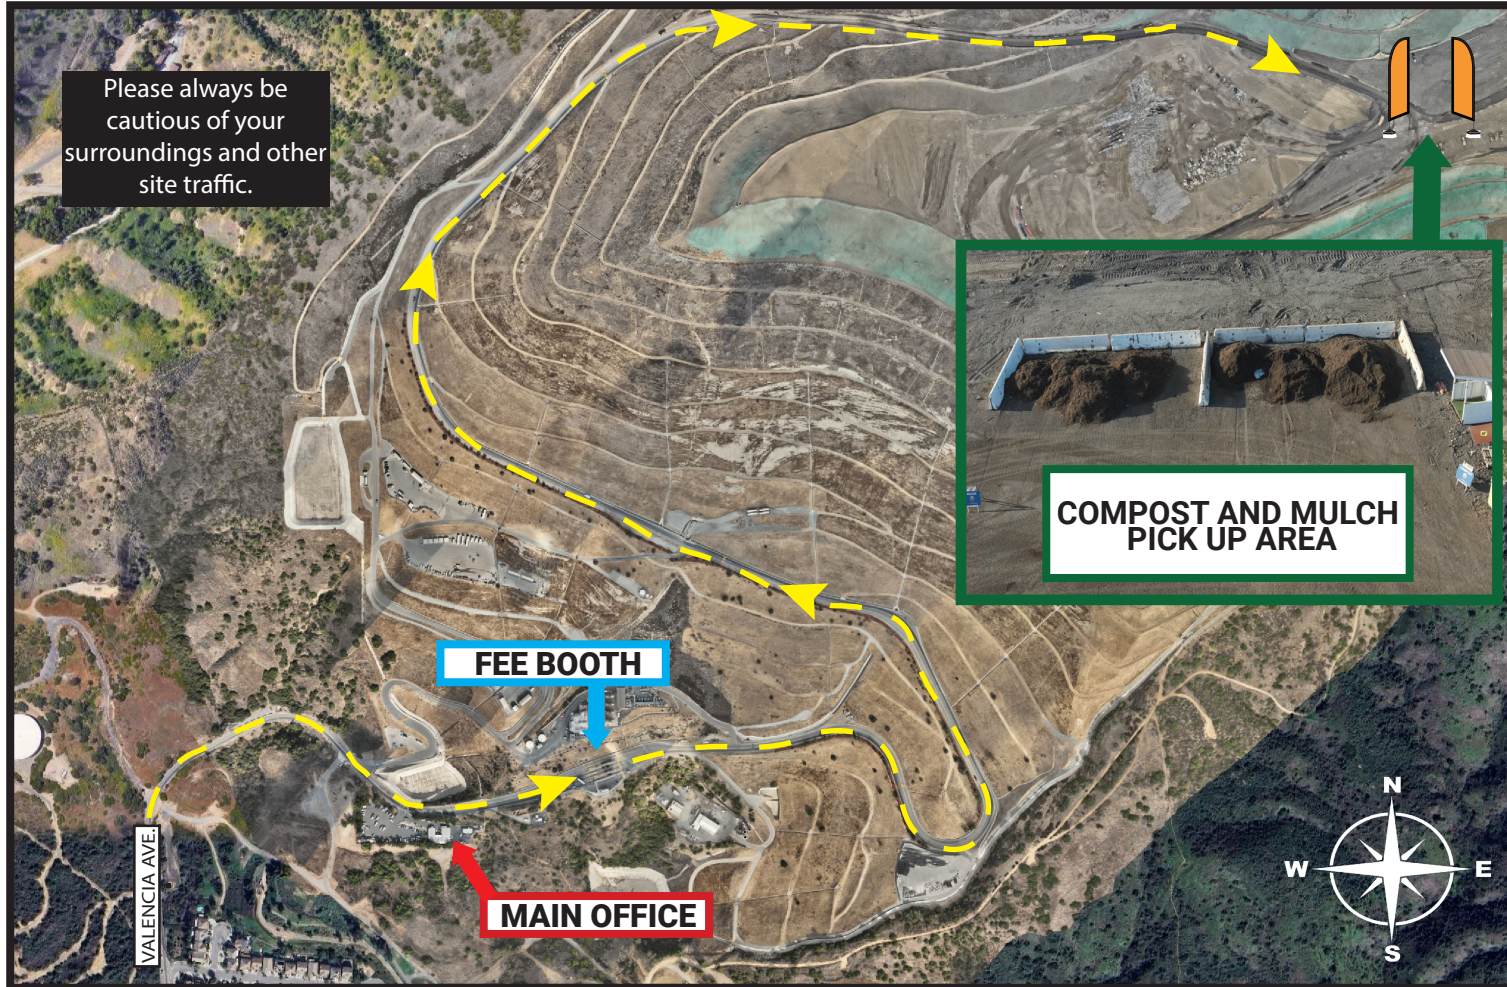

## OLINDA LANDFILL / VALENCIA GREENERY COMPOST PICKUP

1942 Valencia Ave, Brea, CA 92823

### Pick Up Instructions

1. Please arrive at your scheduled pick-up time.
2. Check in at the public Fee Booth.
3. Turn on your hazard lights before you leave the fee booth window.
4. Place bright neon sheet on the dash in your window, so it is visible.
5. Your drive to the compost/mulch pick-up site could take approximately 10 minutes.
6. Follow the sign and drive directly to the pick-up area. Look for the orange flags.
7. For your safety, please obey all traffic signs. Make sure to allow plenty of stopping distance between your vehicle and the trash trucks.
8. Bring your own tools and containers to load your material (shovels, buckets, bags, etc.).
9. This is a self-service collection site and staffing onsite is limited.
10. If you are last appointment of the day, you will need to exit the Fee Booth by 4 PM.
11. ALL landscapers and BULK pick ups must weigh back in at the Fee Booth before leaving the site.
12. As you pass through the exit, don't forget to turn off your hazard lights before you leave our site.

### Directions

Public access is available from the Orange Freeway (CA-57). Exit on E. Lambert Road (exit 10) and go east on Lambert Road. Turn north onto Valencia Avenue. Follow Valencia Avenue all the way until it ends at the Olinda Alpha Landfill.